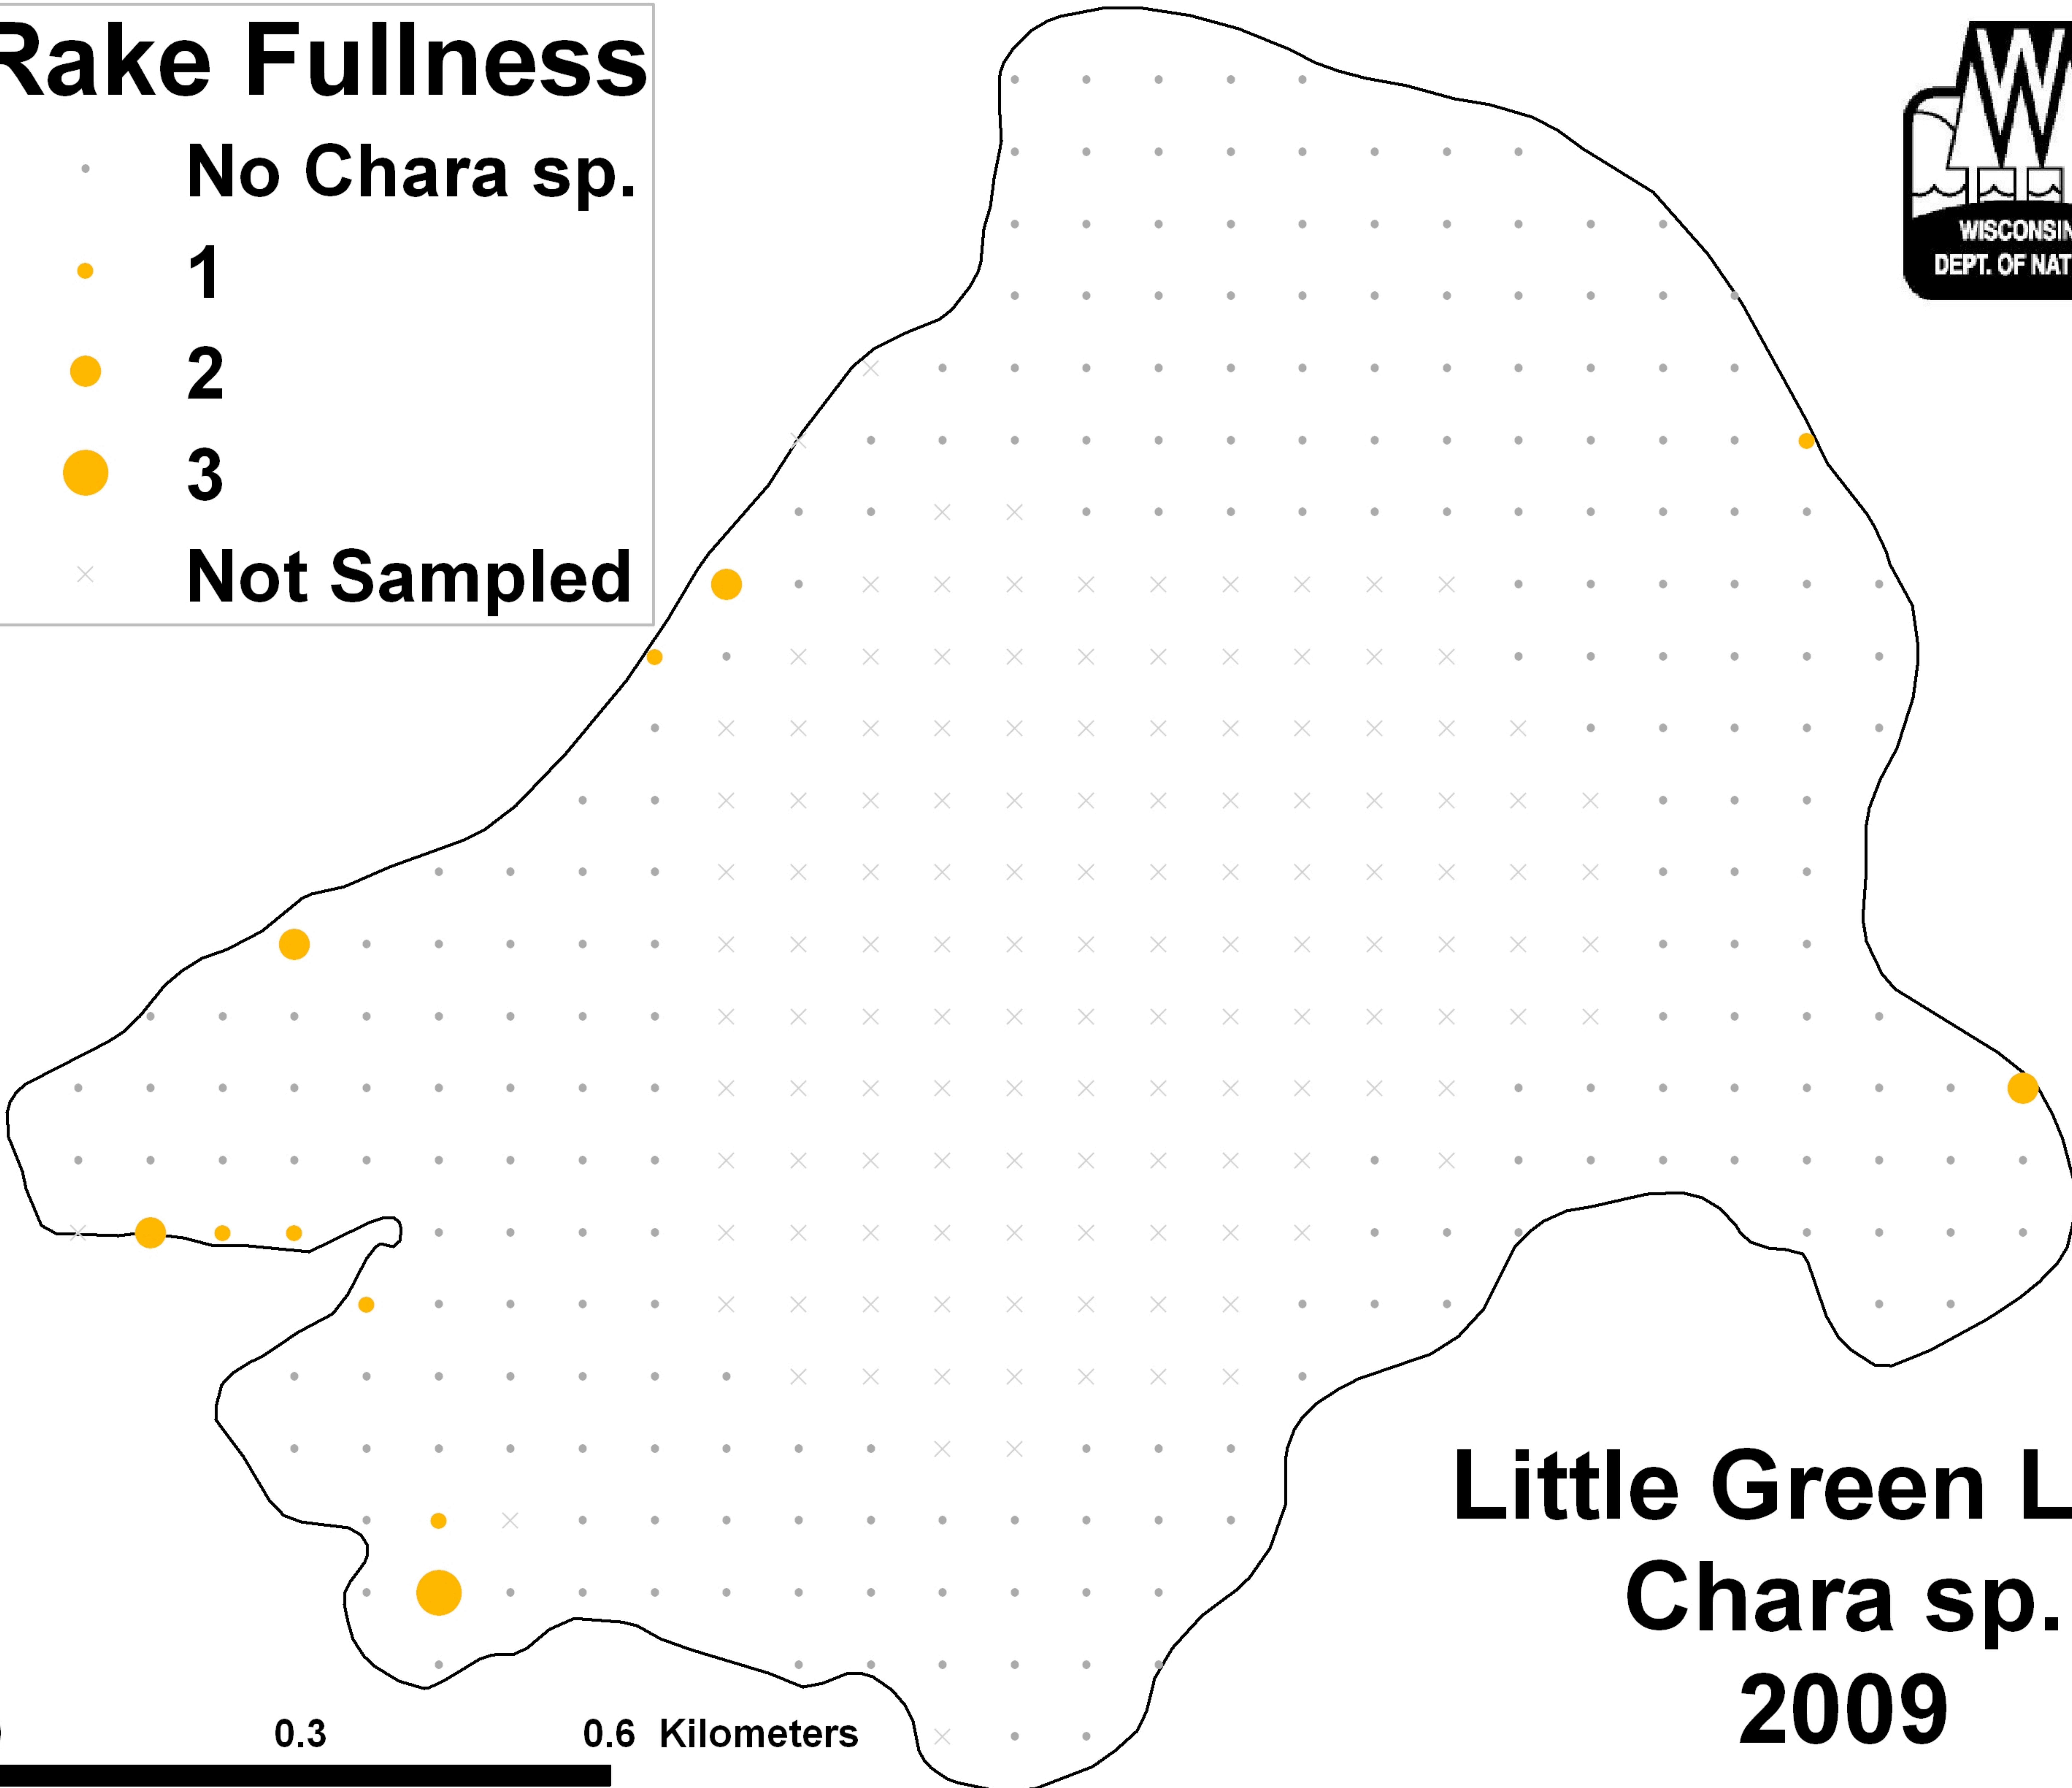

Rake Fullness

- No Chara sp.
- 1
- 2
- 3
- × Not Sampled

**Little Green Lake
Chara sp.
2009**

0 0.3 0.6 Kilometers